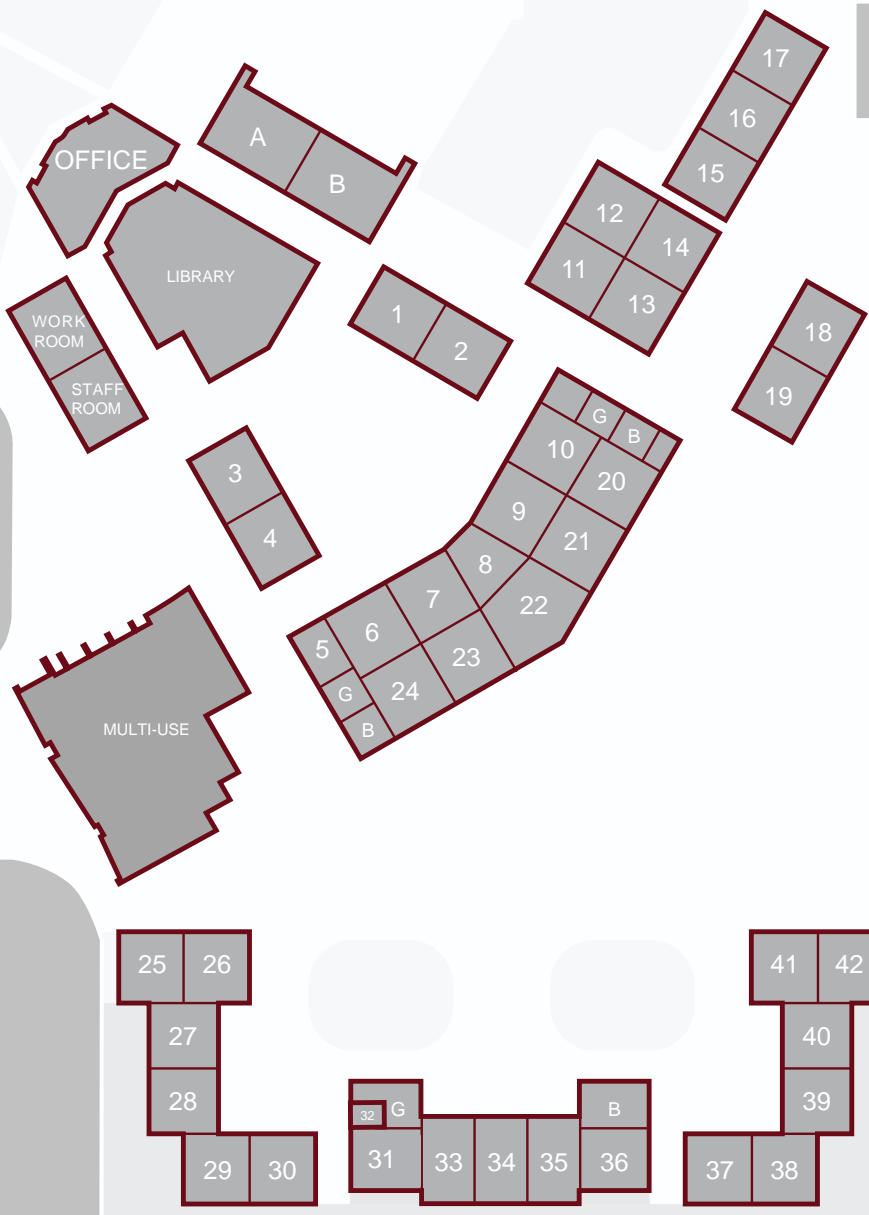

WOODLAWN AVE

GREENBRIAR AVE

CASTLEMONT ELEMENTARY SCHOOL

3040 E PAYNE AVE,
CAMPBELL, CA 95008

CASTLEMONT AVE

BARKWOOD WAY

TEAKWOOD DR

DRIFTWOOD DR